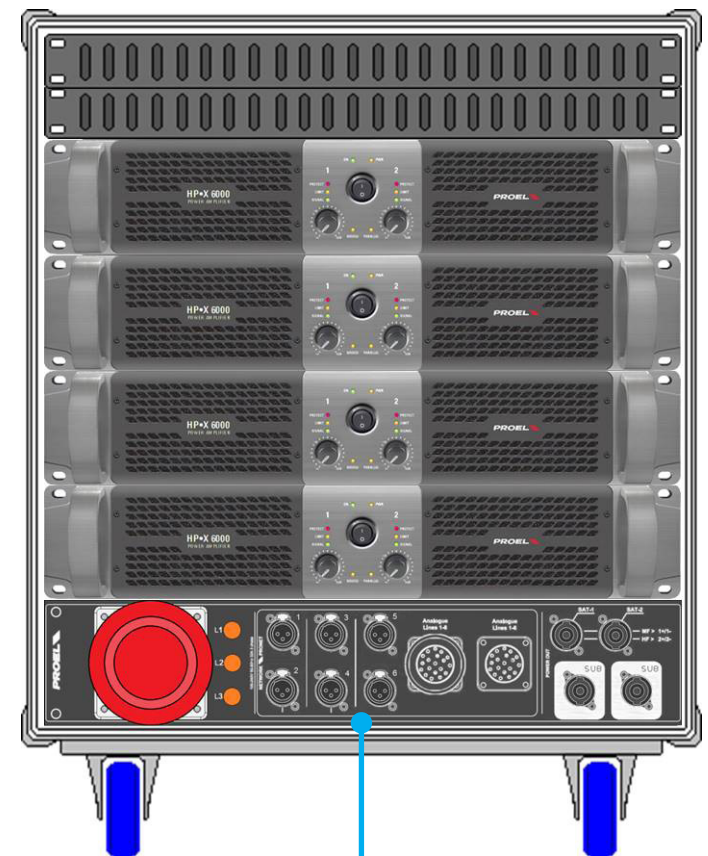

AX2010P systems

AXRACKS3
Slave Amp Pack
Right Side Cabling

PC260

HPX6000

HPX6000

HPX6000

HPX6000

MDISTRO03

HPX6000

HPX6000

HPX6000

HPX6000

SDISTRO03

- Mains AC Power - 5 pole 32A Plug
- Analogue Line-In on 2 x XLR Female XLR
- Digital Audio AES/EBU Input
- Analogue 6ch. Line Out 19 pole Male Socket
- Power Audio Out, 4 Speakon (SAT1, SAT2, SUB1, SUB2)

- Mains three phase AC Power - 5 pole 32A Plug
- Analogue 6ch. Line In on 19 pole Female Plug
- Analogue 6ch. Linked on 6 x Female XLR
- Analogue 6ch. Line Out 19 pole Male Socket
- Power Audio Out, 4 Speakon (SAT1, SAT2, SUB1, SUB2)