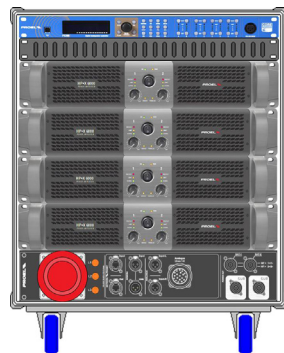

AXRACKM3

CAT5/6