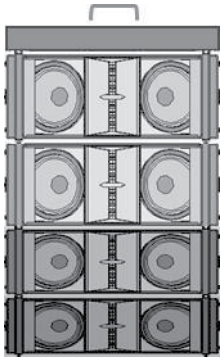

AX2010P systems

AXE0804HX

3-way Basic Passive System with reinforced LF
8 x passive array modules + 4 x passive sub-woofers

KPTAX2012P

4 x AX2010P

KPTAX2012P

4 x AX2010P

Qty	Product Code	Description
8	AX2010P	AXIOM 2x10" ARRAY UNIT PASSIVE 2-WAY
2	KPTAX2012P	AXIOM AX2010 FLYING-BAR
4	EDGESW218SP	AXIOM 2X18" SUBWOOFER UNIT PASSIVE
1	AXRACKM3	MASTER AMPLIFIER PACK 1xPC260 4xHPX6000
1	AXRACKS3	SLAVE AMPLIFIER PACK 4xHPX6000
1	USB2CAN	USB.CAN.CONVERTER
4	ESO2500LU15	SPEAKON 4 x 4 mm ² SPEAKER CABLE MT15
2	ESO2500LU5	SPEAKON 4 x 4 mm ² SPEAKER CABLE MT5
8	ESO2500LU1	SPEAKON 4 x 4 mm ² SPEAKER CABLE MT1
1	PR1920X	CROSSING CABLE FOR AXRACKM-AXRACKS INTERCONNECTION

MDISTRO03

HPX6000

HPX6000

HPX6000

HPX6000

SDISTRO03

- Mains AC Power - 5 pole 32A Plug
- Analogue Line-In on 2 x XLR Female XLR
- Digital Audio AES/EBU Input
- Analogue 6ch. Line Out 19 pole Male Socket
- Power Audio Out, 4 Speakon (SAT1, SAT2, SUB1, SUB2)

- Mains three phase AC Power - 5 pole 32A Plug
- Analogue 6ch. Line In on 19 pole Female Plug
- Analogue 6ch. Linked on 6 x Female XLR
- Analogue 6ch. Line Out 19 pole Male Socket
- Power Audio Out, 4 Speakon (SAT1, SAT2, SUB1, SUB2)