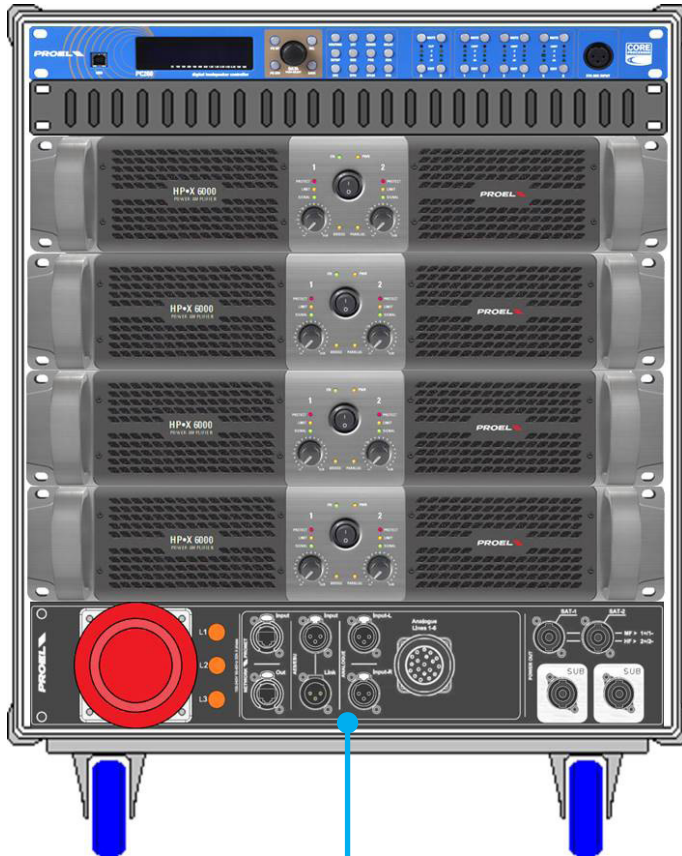

AX2010P systems

AXRACKM3
Master Amp Pack
Left Side Cabling

PC260

HPX6000

HPX6000

HPX6000

HPX6000

MDISTRO03

HPX6000

HPX6000

HPX6000

HPX6000

SDISTRO03

- Mains AC Power - 5 pole 32A Plug
- Analogue Line-In on 2 x XLR Female XLR
- Digital Audio AES/EBU Input
- Analogue 6ch. Line Out 19 pole Male Socket
- Power Audio Out, 4 Speakon (SAT1, SAT2, SUB1, SUB2)

- Mains three phase AC Power - 5 pole 32A Plug
- Analogue 6ch. Line In on 19 pole Female Plug
- Analogue 6ch. Linked on 6 x Female XLR
- Analogue 6ch. Line Out 19 pole Male Socket
- Power Audio Out, 4 Speakon (SAT1, SAT2, SUB1, SUB2)