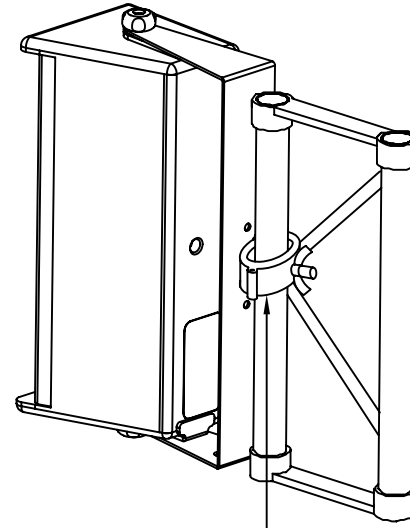

ASSEMBLED VIEW

CODE. PLH320
(COUPLERS FOR INSTALLATION TO
TRUSS SYSTEM)

MEASURES FOR WALL ASSEMBLY