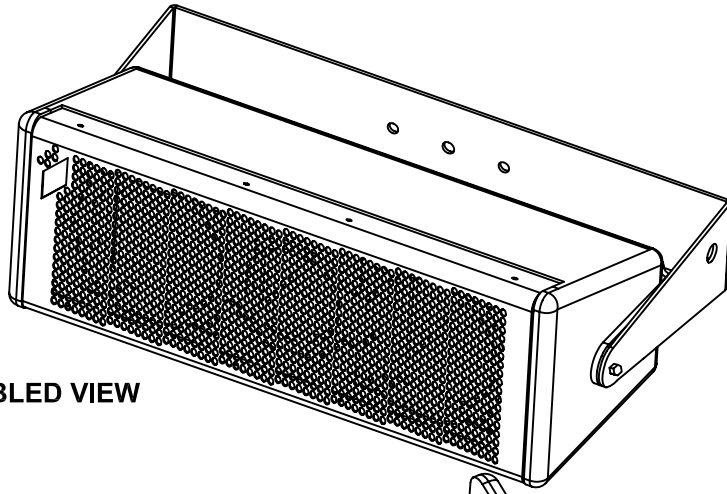

ASSEMBLED VIEW

CODE. PLH320
(COUPLERS FOR INSTALLATION TO
TRUSS SYSTEM)

MEASURES FOR WALL ASSEMBLY