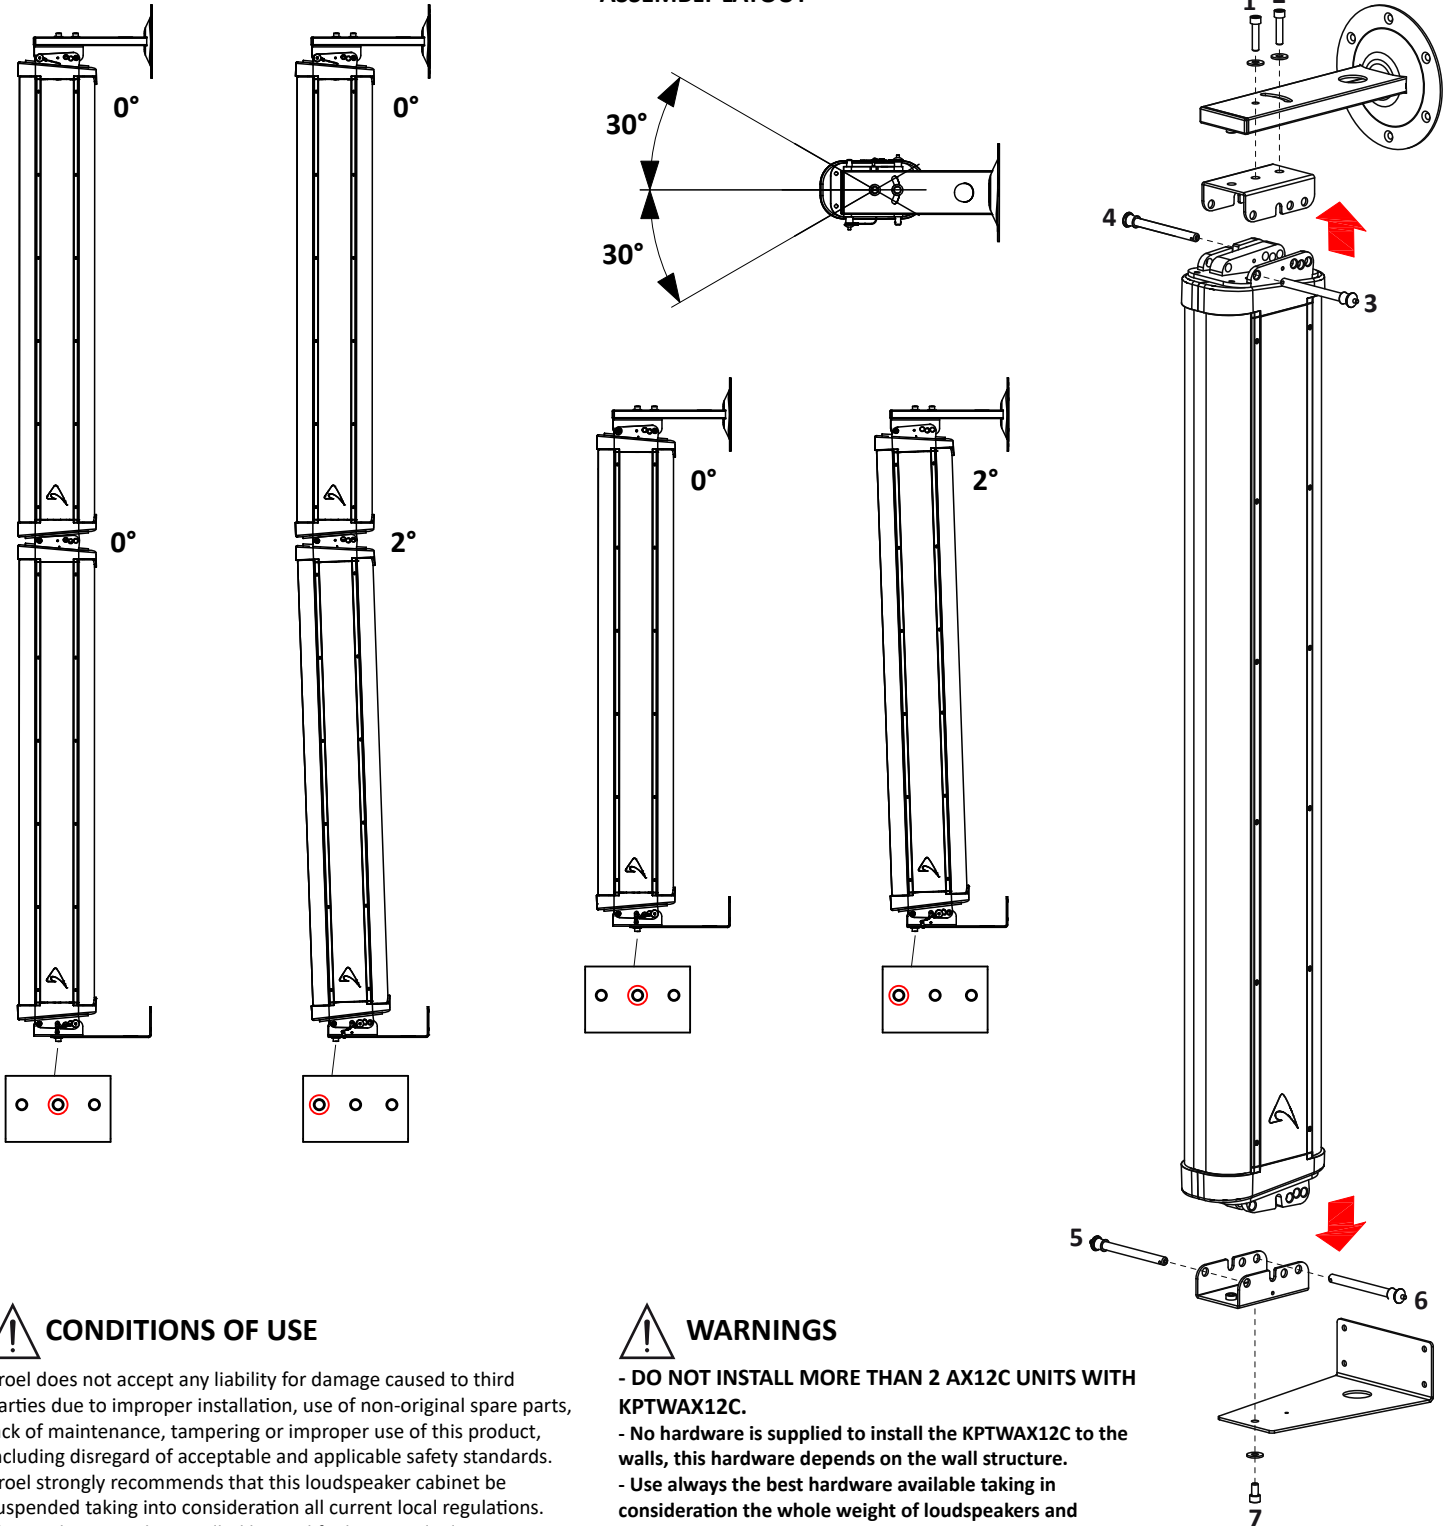

ASSEMBLY LAYOUT

⚠️ CONDITIONS OF USE

Proel does not accept any liability for damage caused to third parties due to improper installation, use of non-original spare parts, lack of maintenance, tampering or improper use of this product, including disregard of acceptable and applicable safety standards. Proel strongly recommends that this loudspeaker cabinet be suspended taking into consideration all current local regulations. The product must be installed by qualified personal. Please contact the manufacturer for further information.

⚠️ WARNINGS

- DO NOT INSTALL MORE THAN 2 AX12C UNITS WITH KPTWAX12C.
- No hardware is supplied to install the KPTWAX12C to the walls, this hardware depends on the wall structure.
- Use always the best hardware available taking in consideration the whole weight of loudspeakers and accessories.